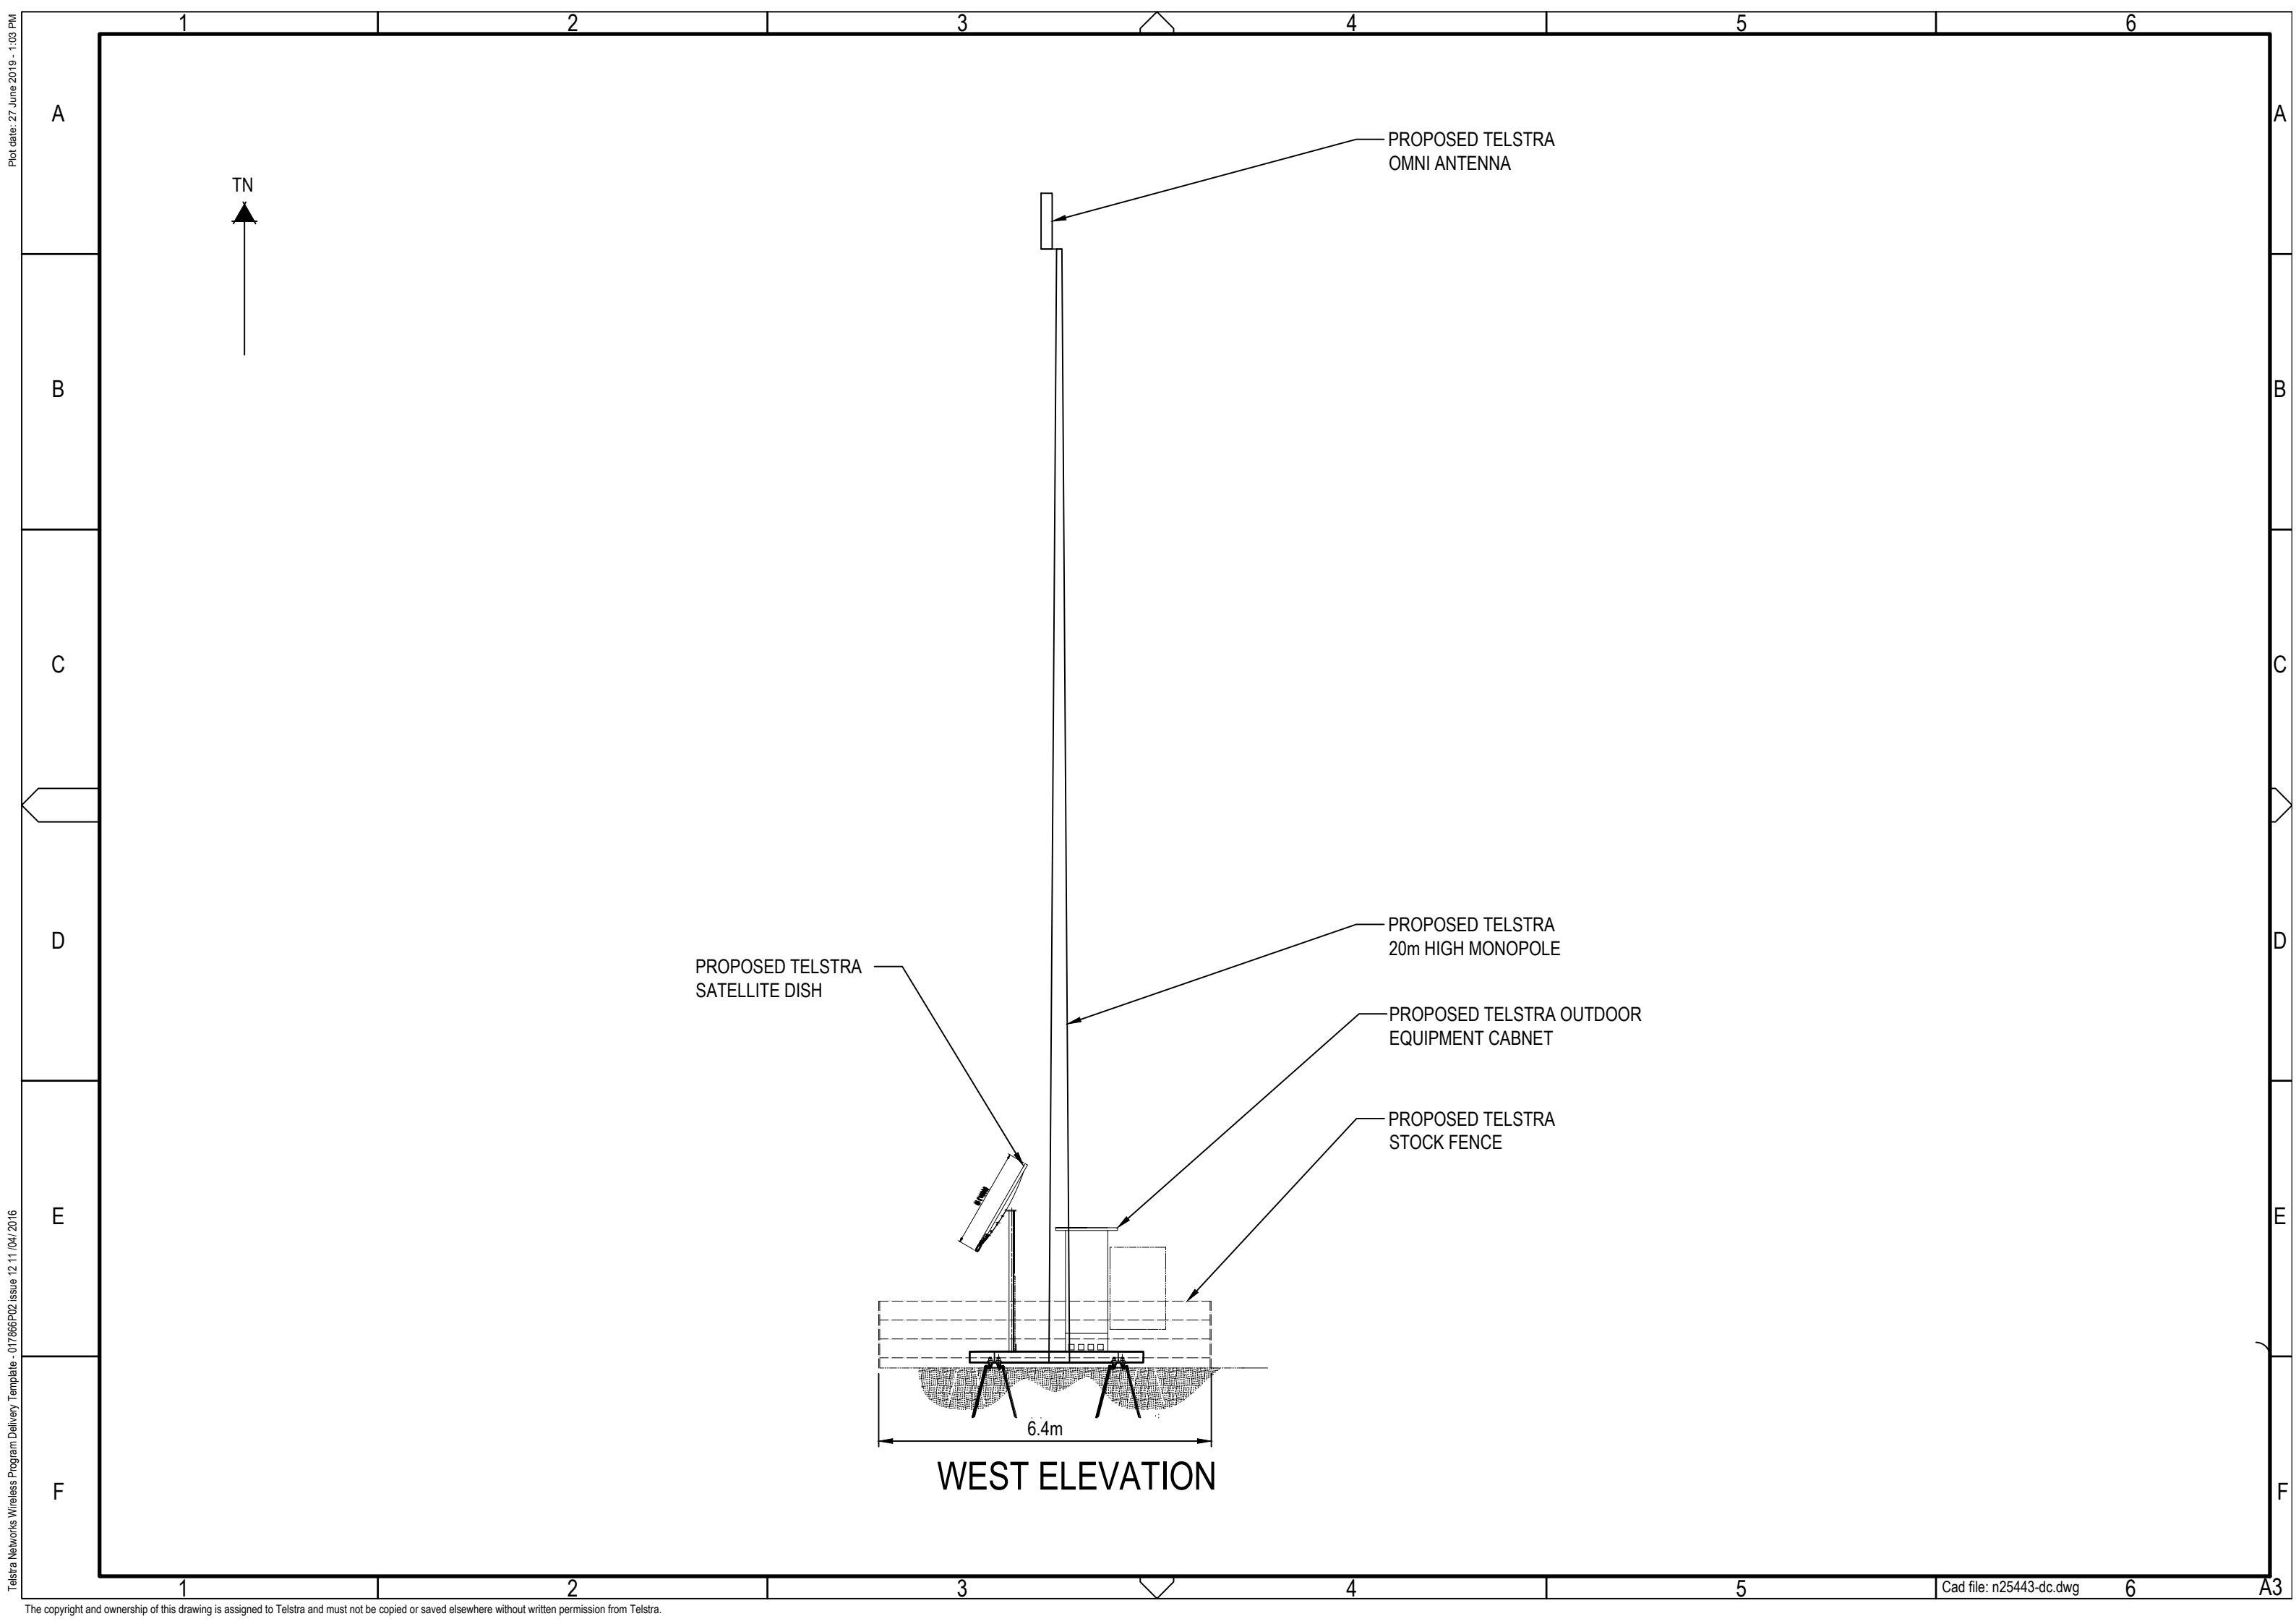

Plot date: 27 June 2019 - 1:03 PM

Telstra Networks Wireless Program Delivery Template - 017866FD2 issue 12/11/04/2016

Telstra Networks Wireless Program Delivery Template - 017866FD2 issue 12 11/04/2016