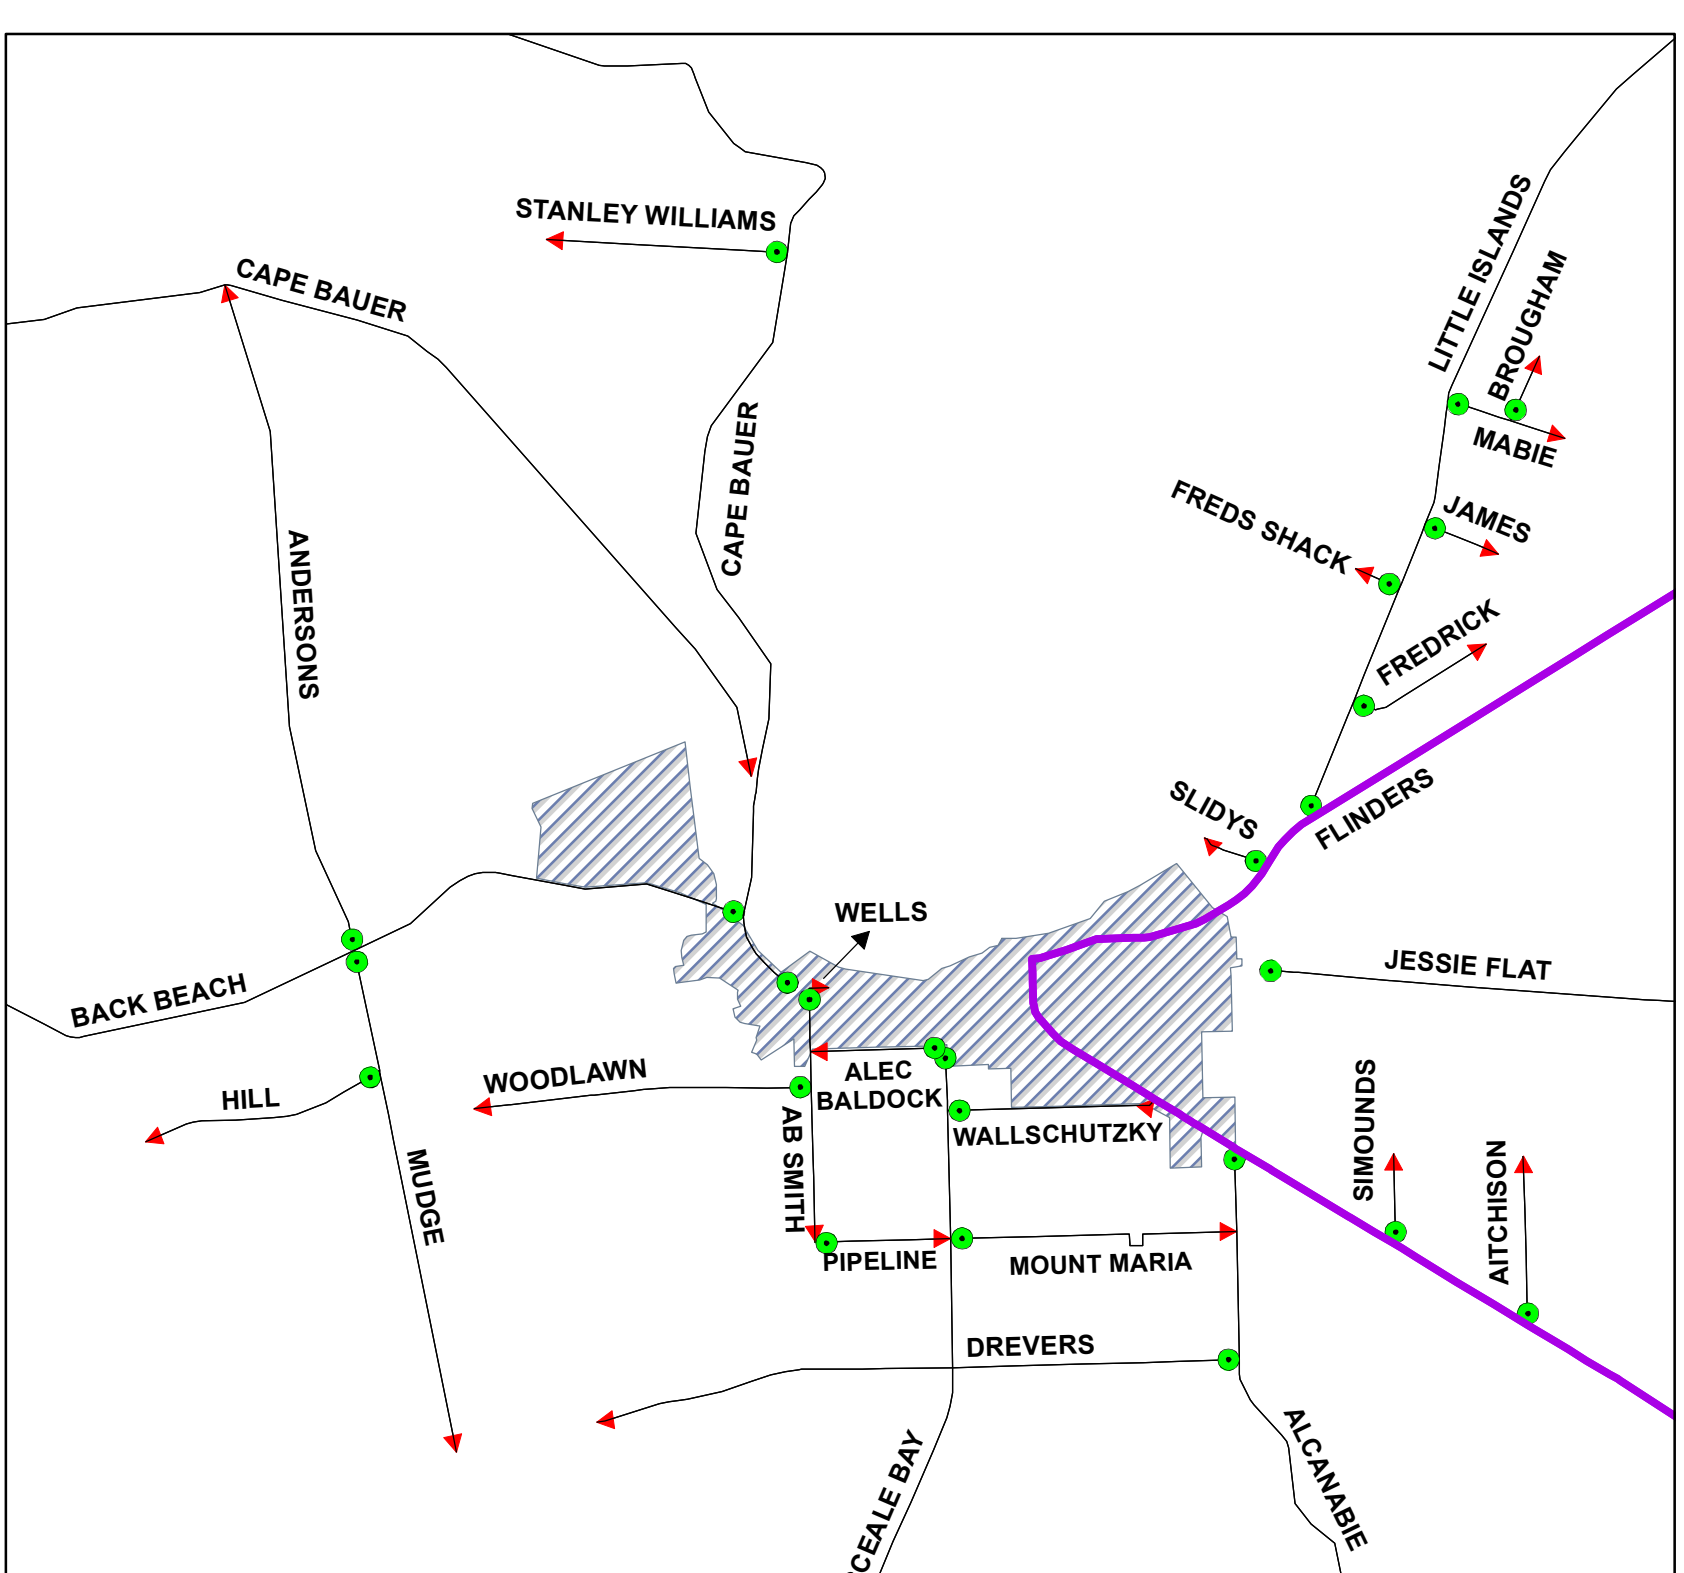

Legend

- State Roads
- Streaky Bay Roads
- Streaky Bay Grid
- Streaky Bay Urban Addressing Ares
- Streaky Bay LGA

Note:- Rural roads within urban/town addressing areas (as shown on the Plan) will retain their historical names used for urban addressing. Refer to local Council for details. Roads without rural addresses may not be shown on this map.

This plan reflects the Rural & State road names & road extents approved by The District Council of Streaky Bay (Section 219 Local Government Act)

JUNE 2011

Council Delegate